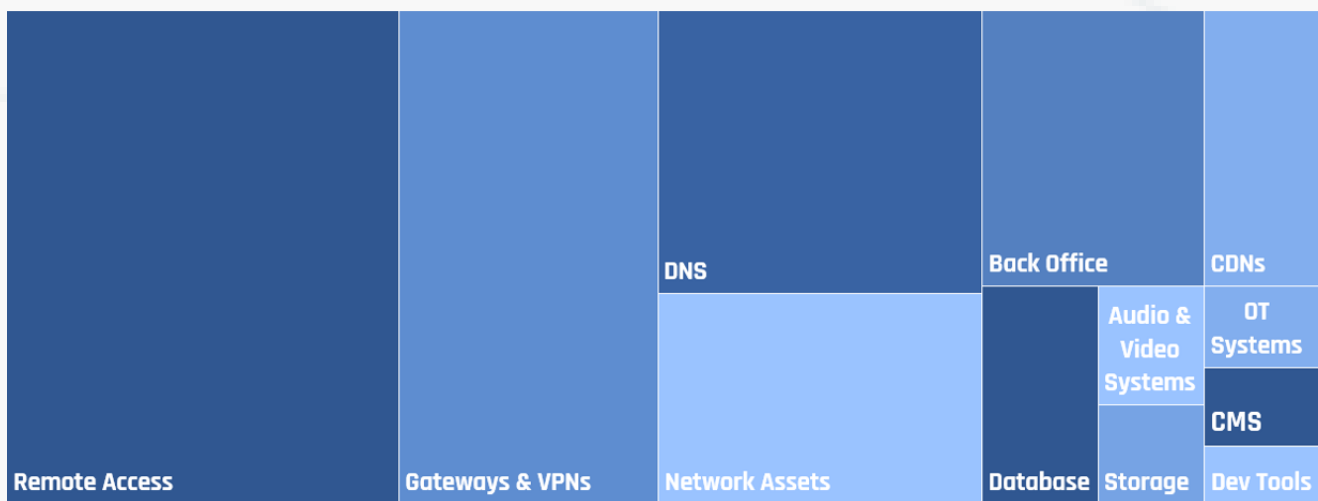

EXTERNAL ATTACK SURFACE 2019 TOP EXPOSURES

1 Billion+ YOUR ATTACK SURFACE IS BIGGER THAN YOU THINK

Assets were exposed to the internet on average every month in 2019.

TOP EXPOSURES BY ASSET CATEGORY

A wide range of sensitive assets go unnoticed and are left exposed

TOP EXPOSURES BY PLATFORMS

Average monthly exposed assets by platform

REDUCE EXPOSURES IN YOUR EXTERNAL ATTACK SURFACE

Reposify is the new way organizations manage and safeguard their External Attack Surface. Get a continuous outside-in view of your internet-facing assets no matter where they are located. See your security issues prioritized for your business and get actionable remediation advice. With Reposify, no asset is left unknown.