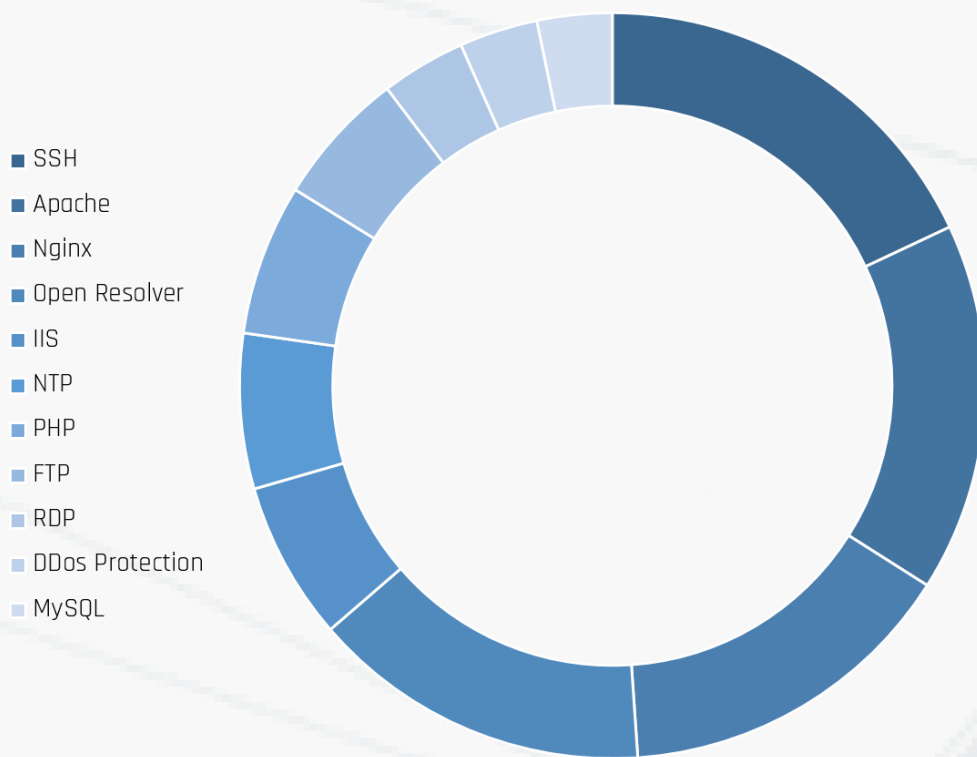

EXTERNAL ATTACK SURFACE 2019 TOP EXPOSURES

1 Billion+ YOUR ATTACK SURFACE IS BIGGER THAN YOU THINK

Assets were exposed to the internet on average every month in 2019.

TOP EXPOSURES BY ASSET CATEGORY

A wide range of sensitive assets go unnoticed and are left exposed

TOP EXPOSURES BY PLATFORMS

Average monthly exposed assets by platform

REDUCE EXPOSURES IN YOUR EXTERNAL ATTACK SURFACE

Reposify is the new way organizations manage and safeguard their External Attack Surface. Get a continuous outside-in view of your internet-facing assets no matter where they are located. See your security issues prioritized for your business and get actionable remediation advice. With Reposify, no asset is left unknown.